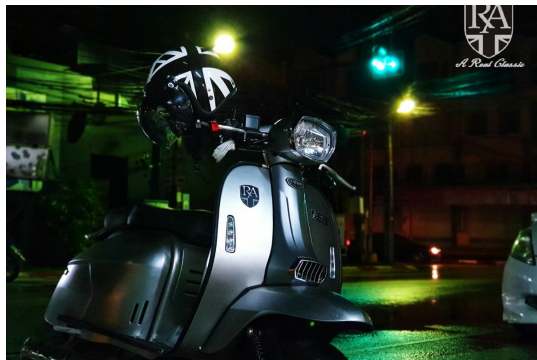

Representing the best value in the Royal Alloy scooter range is the GT 125i CBS just got even better with Pre-Reg & Ex Demo Deals Pre-registered vehicles haven't been sold to a customer before, but they will normally have been registered to our d...

Black

Black/White  
+ £100

Blue/White  
VERY LOW UK  
STOCK  
+ £100

Green/White  
+ £100

Orange Low  
Stock NEW  
STOCK OCT 20

Red

Red/White  
+ £100

Monthly Payments:	£52.09	Customer Deposit:	£199.00
Dealer Contribution:	£0.00	APR:	6.90%
Fixed Rate Of Interest:	3.65%	Total Price:	£2849
Amount Of Credit:	£2650	Terms:	60 months
Total Amount Payable:	£3125.4		